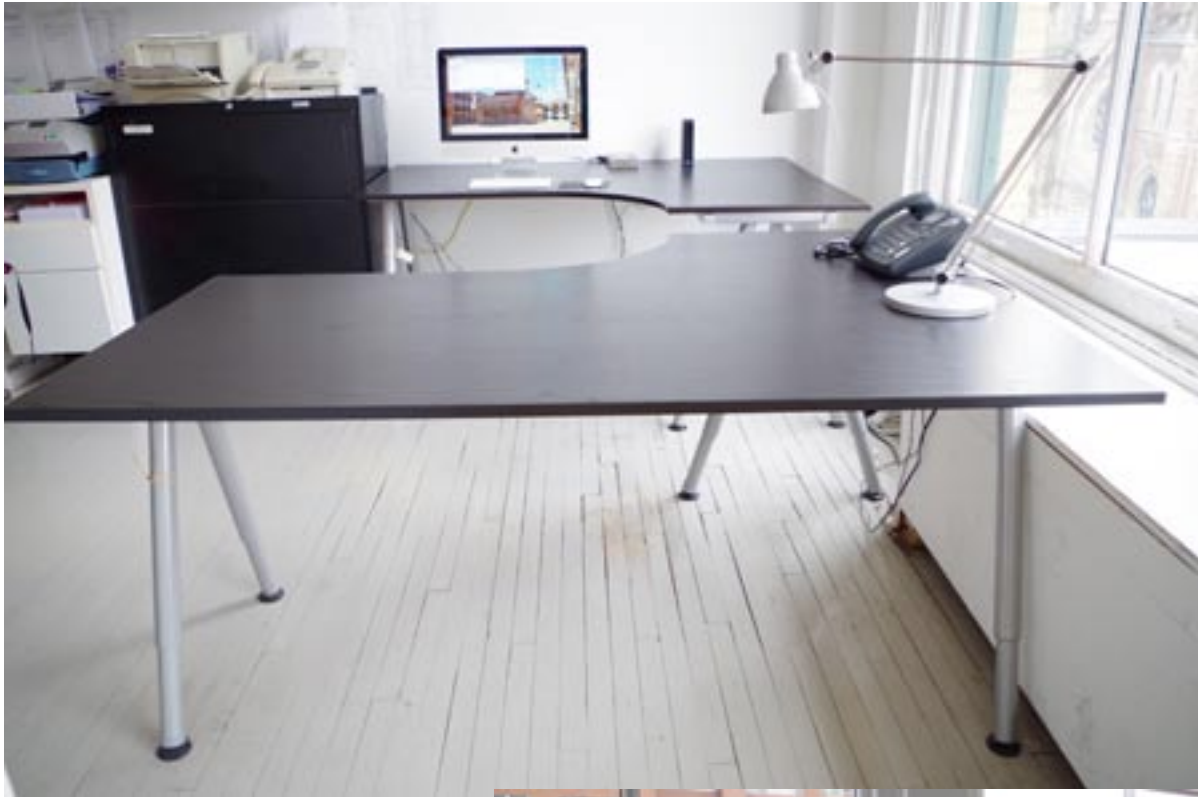

2 tables à angle / 2 angle tables

style LINNMON / ADILS (Ikea)

50$ / chacune / each